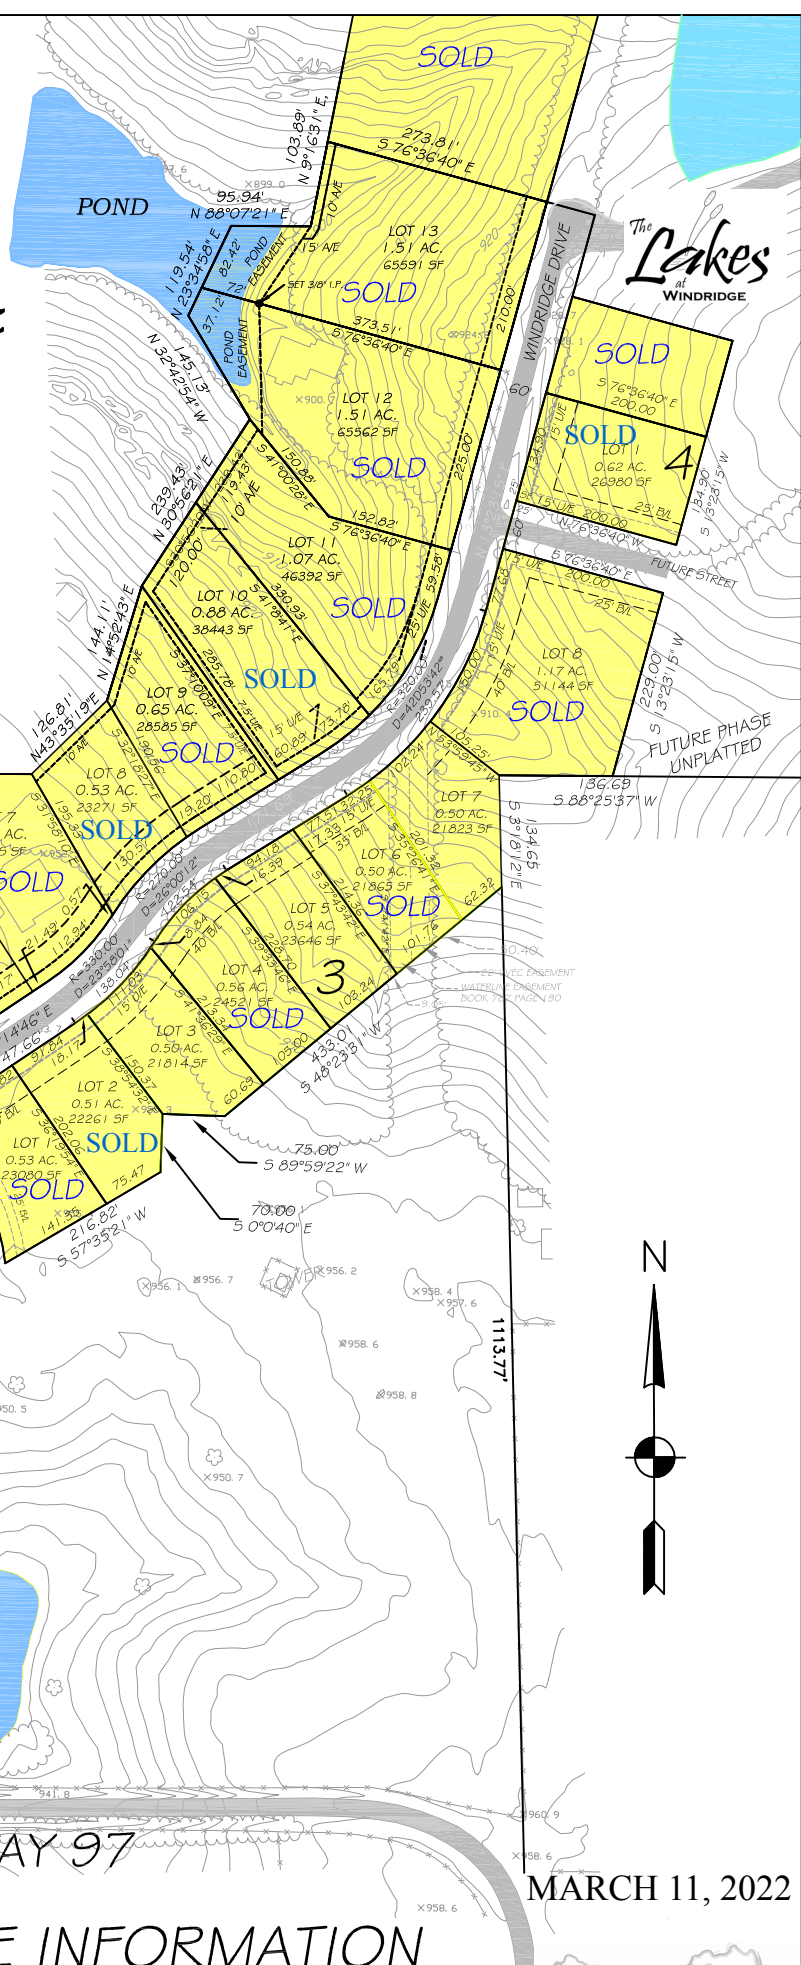

Windridge

Ringle Development

DEVELOPING
WITH
NATURE

918-637-2452

0 100 200 400

STATE HIGHWAY 97

MARCH 11, 2022

CALL 637-2452 FOR MORE INFORMATION

THIS IS A SALES PLAT ONLY, PLEASE CALL FOR A PLAT AND RESTRICTIONS, PRICES SUBJECT TO CHANGE

the cliffs
at the preservation district