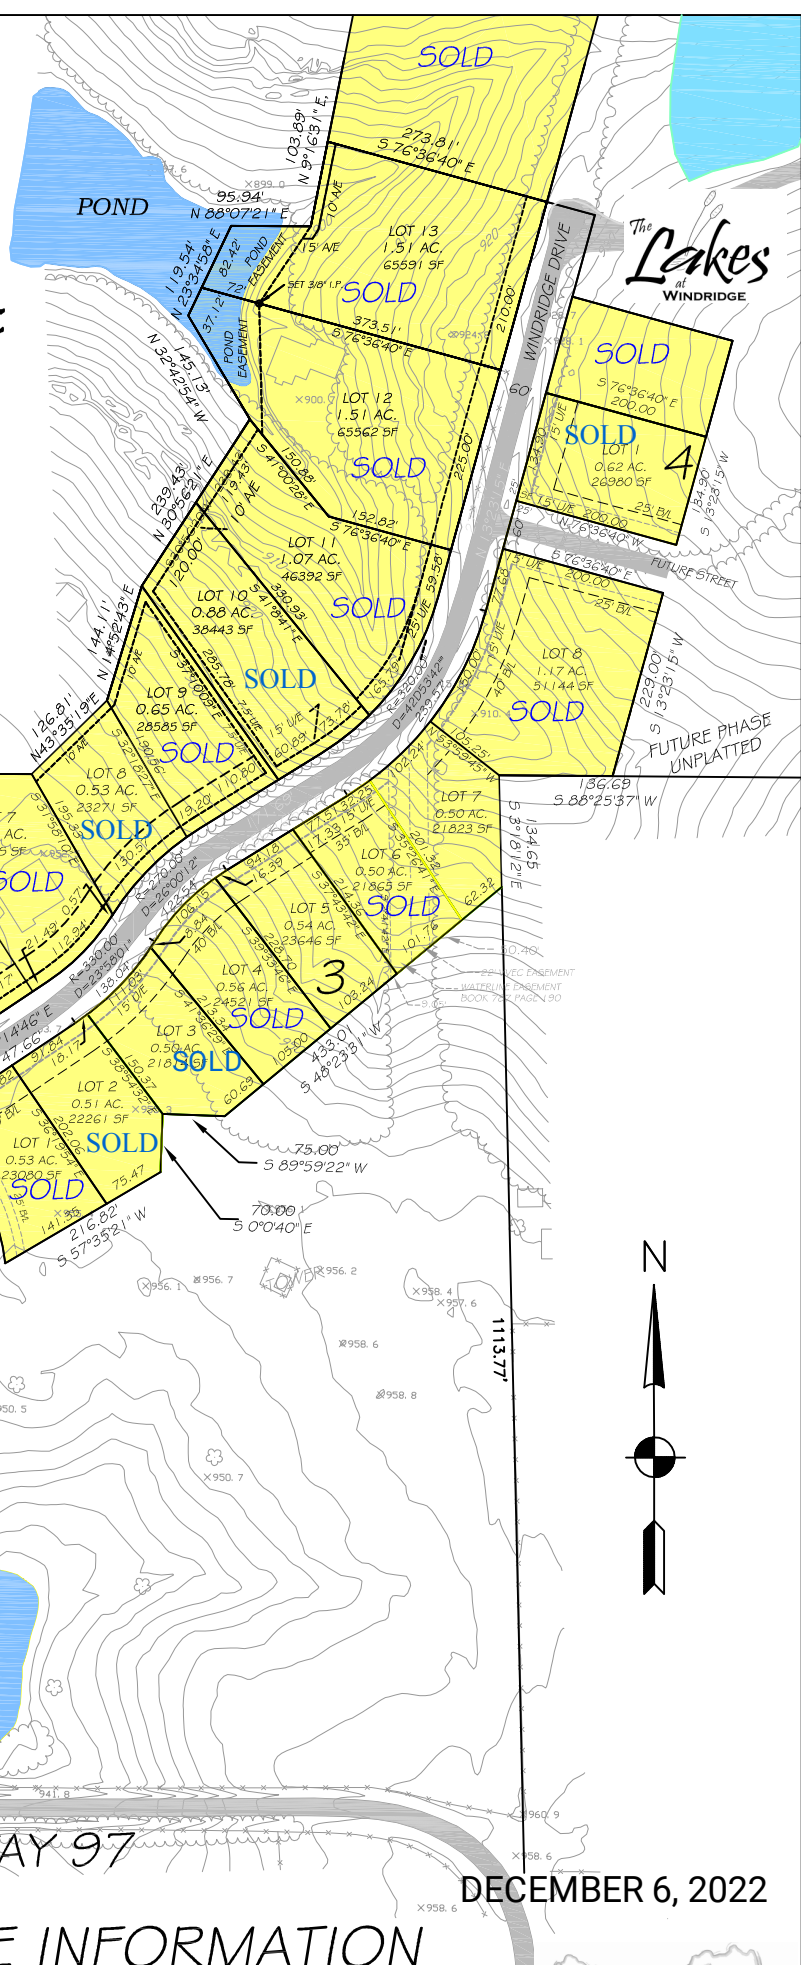

Windridge

Ringle Development

DEVELOPING
WITH
NATURE

918-637-2452

0 100 200 400

DECEMBER 6, 2022

CALL 637-2452 FOR MORE INFORMATION

THIS IS A SALES PLAT ONLY, PLEASE CALL FOR A PLAT AND RESTRICTIONS, PRICES SUBJECT TO CHANGE