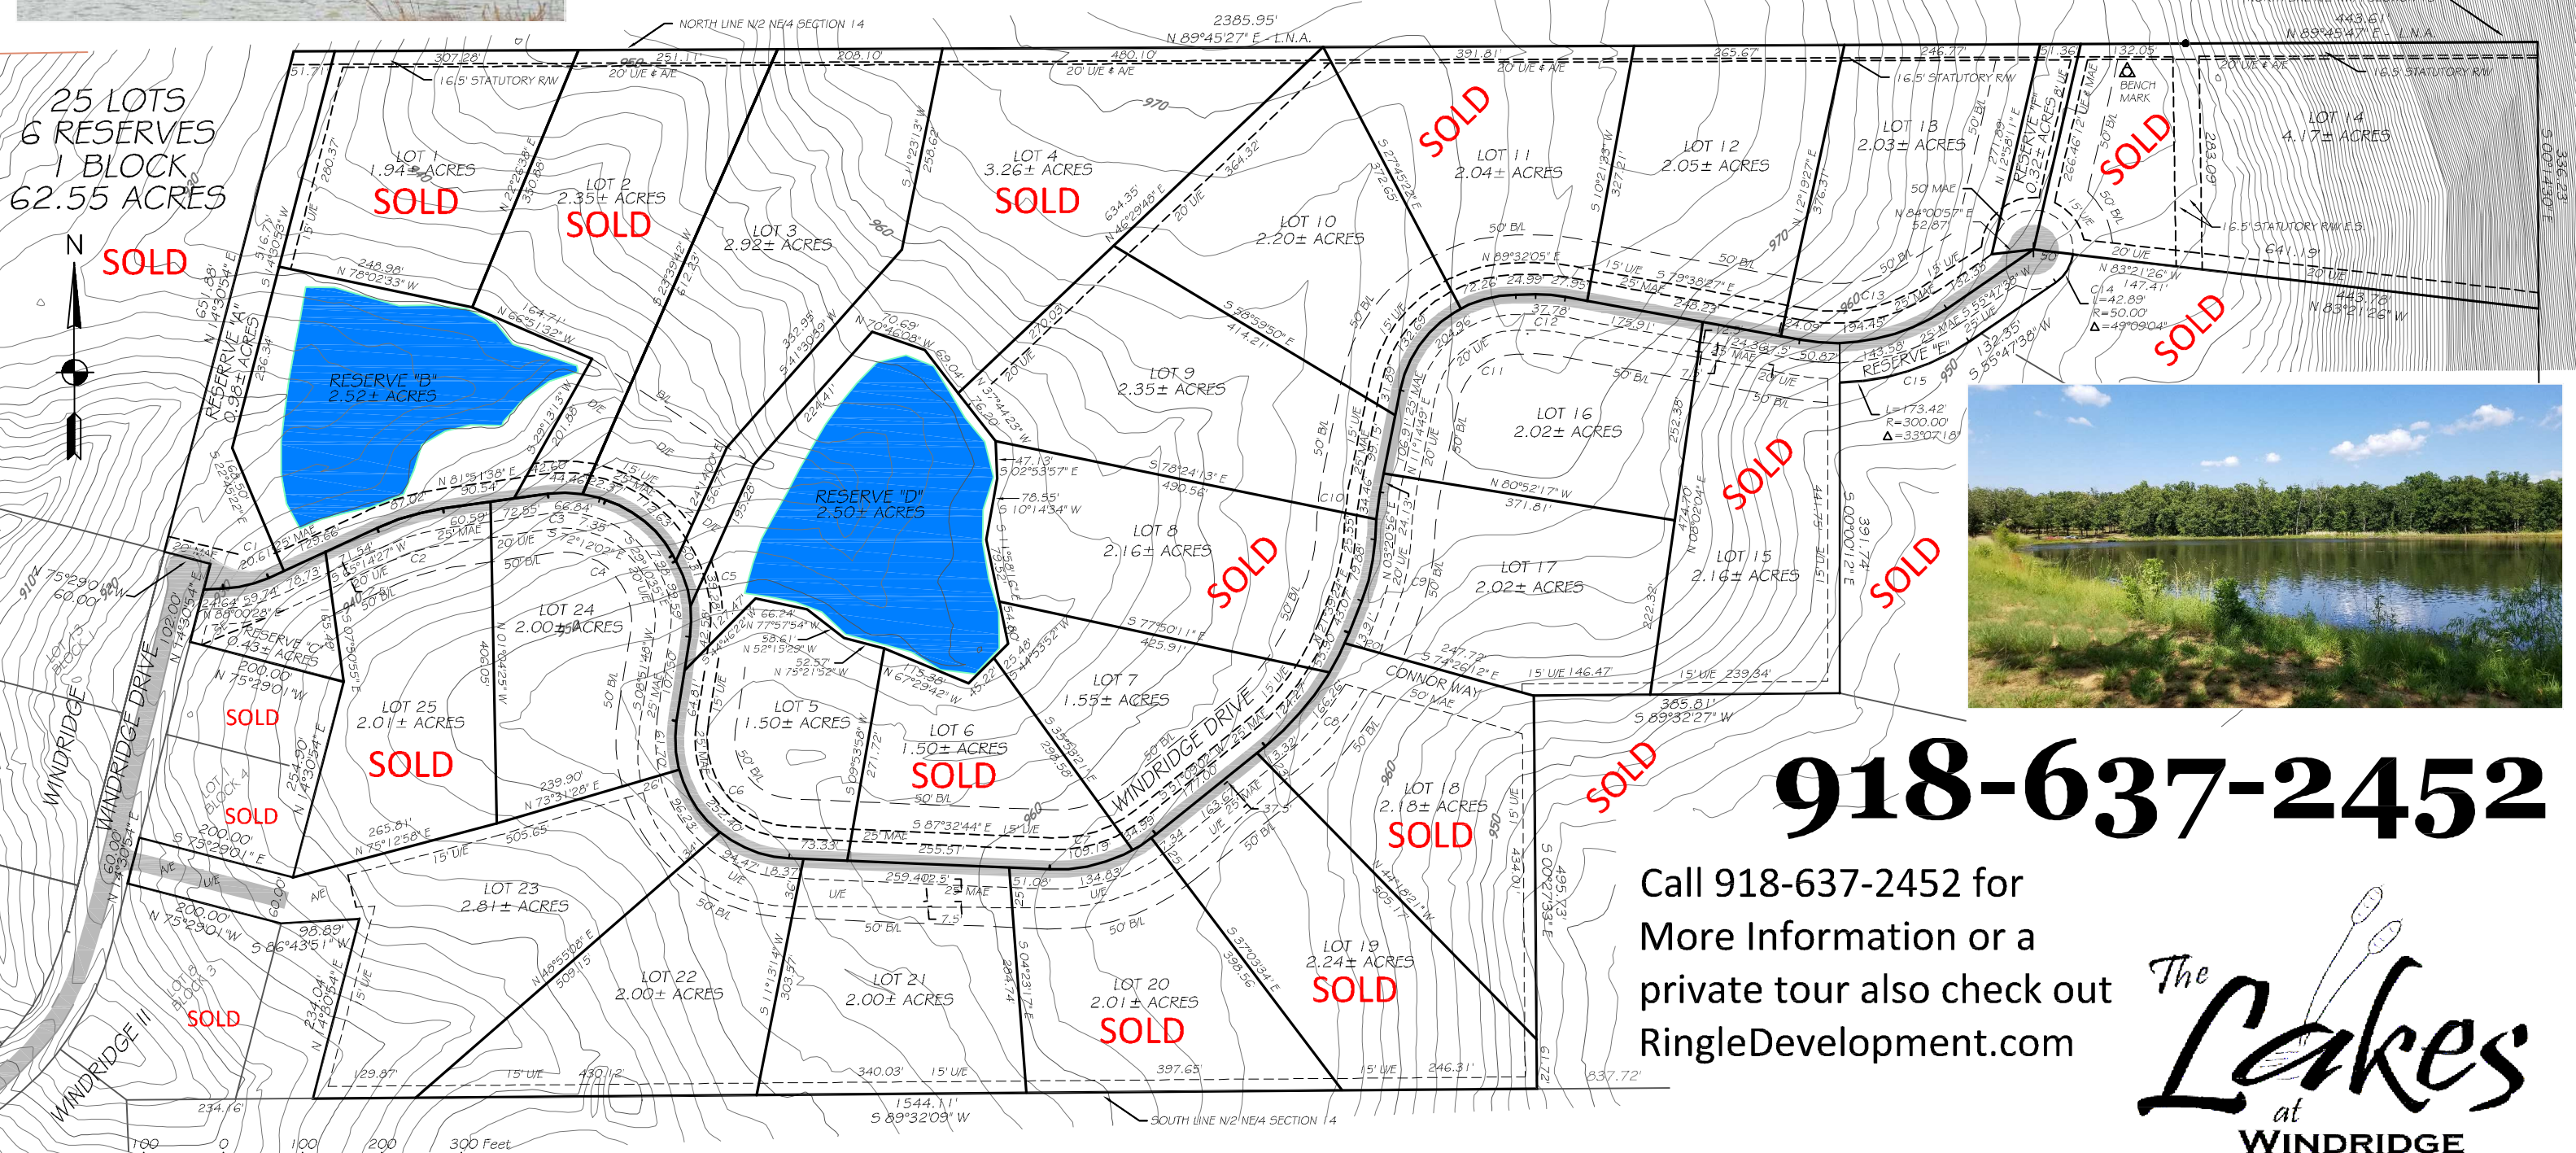

Ringle Development
 1994 2018
 24 YEARS
 DEVELOPING
 WITH
 NATURE
ringledevelopment.com
918-637-2452

ringledevelopment.com

918-637-2452

Call 918-637-2452 for
 More Information or a
 private tour also check out
RingleDevelopment.com

The
Lakes
 at
WINDRIDGE
 JUNE 15, 2018